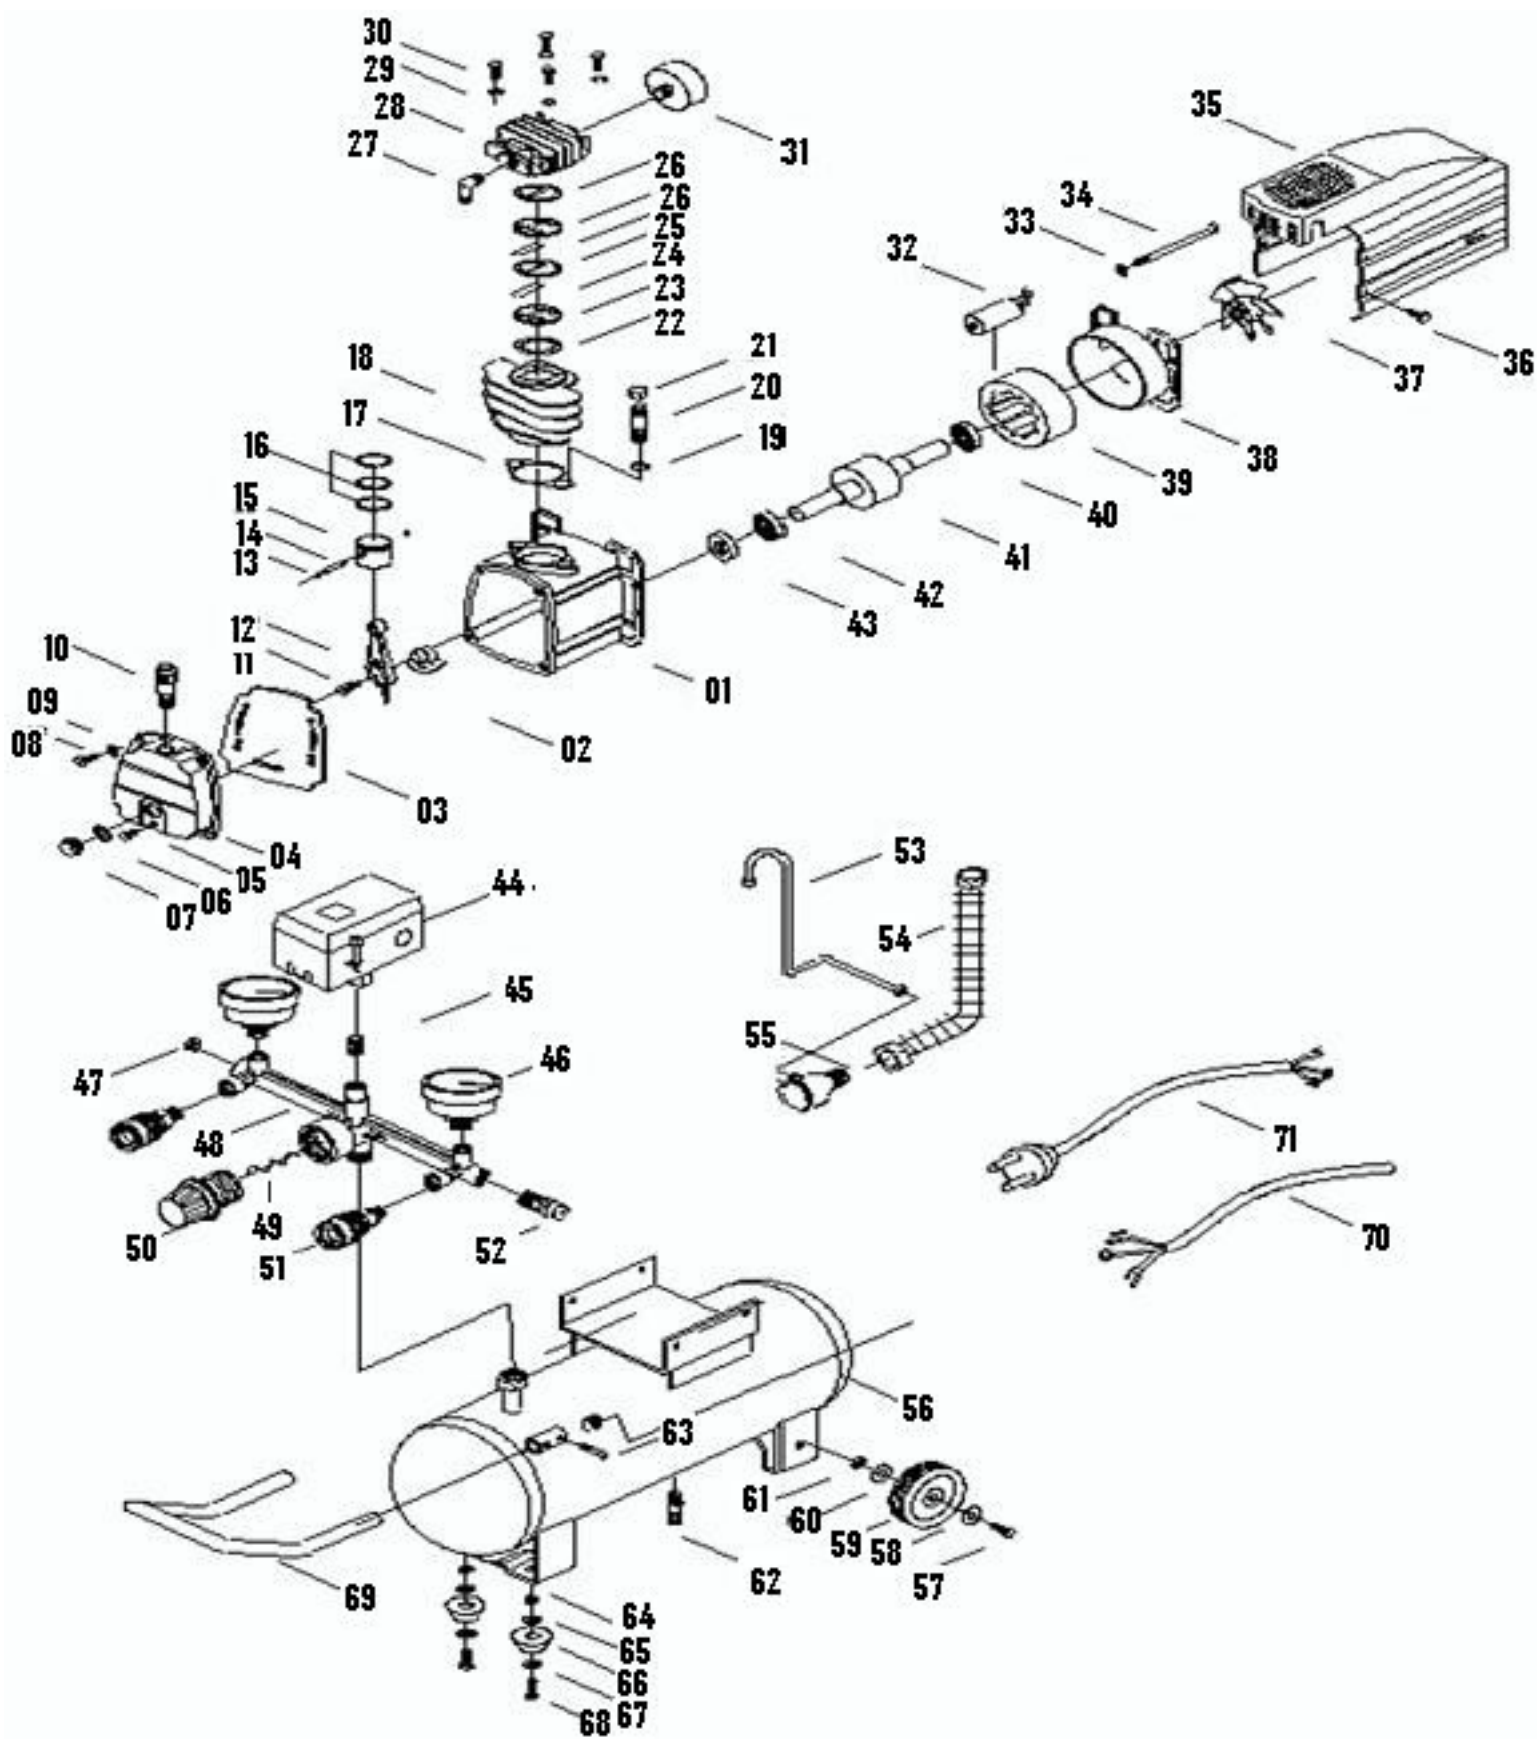

# 3.5HP 15 GALLON AIR COMPRESSOR

Part Number	Description	Whole Sale	Retial
APC4001-07-JD	Oil Glass	\$4.00	\$7.00
APC4001-08-JD	Bolt	\$0.75	\$1.50
APC4001-09-JD	Spring	\$0.75	\$1.50
APC4001-10-JD	Breather	\$1.75	\$3
APC4001-11-JD	Bolt	Not Avail	Not Avail
APC4001-12-JD	Connecting Rod	Not Avail	Not Avail
APC4001-13-JD	Circlip	Not Avail	Not Avail
APC4001-14-JD	Piston Pin	Not Avail	Not Avail
APC4001-15-JD	Piston	Not Avail	Not Avail
APC4001-16-JD	Piston Ring	Not Avail	Not Avail
APC4001-17-JD	Gasket	Not Avail	Not Avail
APC4001-18-JD	Cylinder	Not Avail	Not Avail
APC4001-19-JD	Spring	Not Avail	Not Avail
APC4001-20-JD	Screw	Not Avail	Not Avail
APC4001-21-JD	Nut	Not Avail	Not Avail
APC4001-22-JD	Valve Gasket	Not Avail	Not Avail
APC4001-23-JD	Valve	Not Avail	Not Avail
APC4001-24-JD	Valve Plate	Not Avail	Not Avail
APC4001-25-JD	Gasket	Not Avail	Not Avail
APC4001-26-JD	Head Gasket	Not Avail	Not Avail
APC4001-27-JD	Elbow Exhaust	\$4.00	\$7.50
APC4001-28-JD	Cylinder Head	Not Avail	Not Avail
APC4001-29-JD	Spring	\$0.75	\$1.50
APC4001-30-JD	Bolt	\$0.75	\$1.50
APC4001-31-JD	Air Filter	\$4.00	\$7.50
APC4001-32-JD	Capacitance	\$16.00	\$20.00
APC4001-33-JD	Spring	\$0.75	\$1.50
APC4001-34-JD	Bolt	\$0.75	\$1.50
APC4001-35-JD	Cover	\$6.50	\$10.00
APC4001-36-JD	Bolt	\$0.75	\$1.50
APC4001-37-JD	Fan	Not Avail	Not Avail
APC4001-38-JD	Rear Bearing Crank	Not Avail	Not Avail
APC4001-39-JD	Stator	Not Avail	Not Avail
APC4001-40-JD	Bearing	Not Avail	Not Avail
APC4001-41-JD	Rotator	Not Avail	Not Avail
APC4001-42-JD	Bearing	Not Avail	Not Avail
APC4001-43-JD	Oil Seal	Not Avail	Not Avail
APC4001-44-JD	Pressure Switch	\$14.00	\$18.00
APC4001-45-JD	Connect	Comes With APC4001-44-JD	
APC4001-46-JD	Pressure Guage	\$3.00	\$5.00
APC4001-47-JD	BOLt	\$0.75	\$1.50
APC4001-48-JD	Support	\$12.00	\$15.00